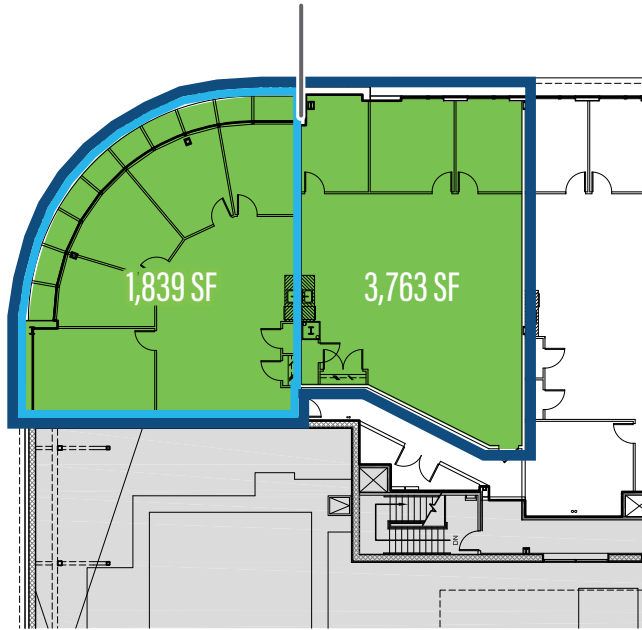

OFFICES AT  
ONE LOUDOUN

44715 BRIMFIELD DR

SUITE 260/270  
1,839 SF - 3,763 SF

SUITE 220  
2,175 SF